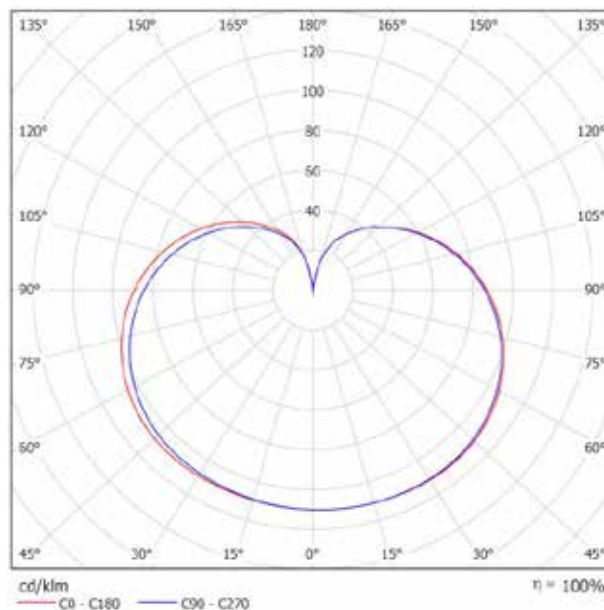

Verbatim LED Classic A E27 8.8W-60W ND 2700K 810LM

Order Code	52632
Product Description	Verbatim LED Classic A E27 8.8W-60W ND 2700K 810LM

Technical Packaging Details

Barcode	023942526322
Outer EAN 14	50023942526327
Inner EAN 128	(02)00023942526322(37)10(91)14
Pack Type	Box
Pack Dimensions (HxWxL)	123mm x 64mm x 64mm
Pack Weight (g)	79
Carton Qty (Shipping Unit)	10
Layers/Pallet	11
Units/Pallet	880

Photometric Diagram

Created in July 2016

www.verbatim.com